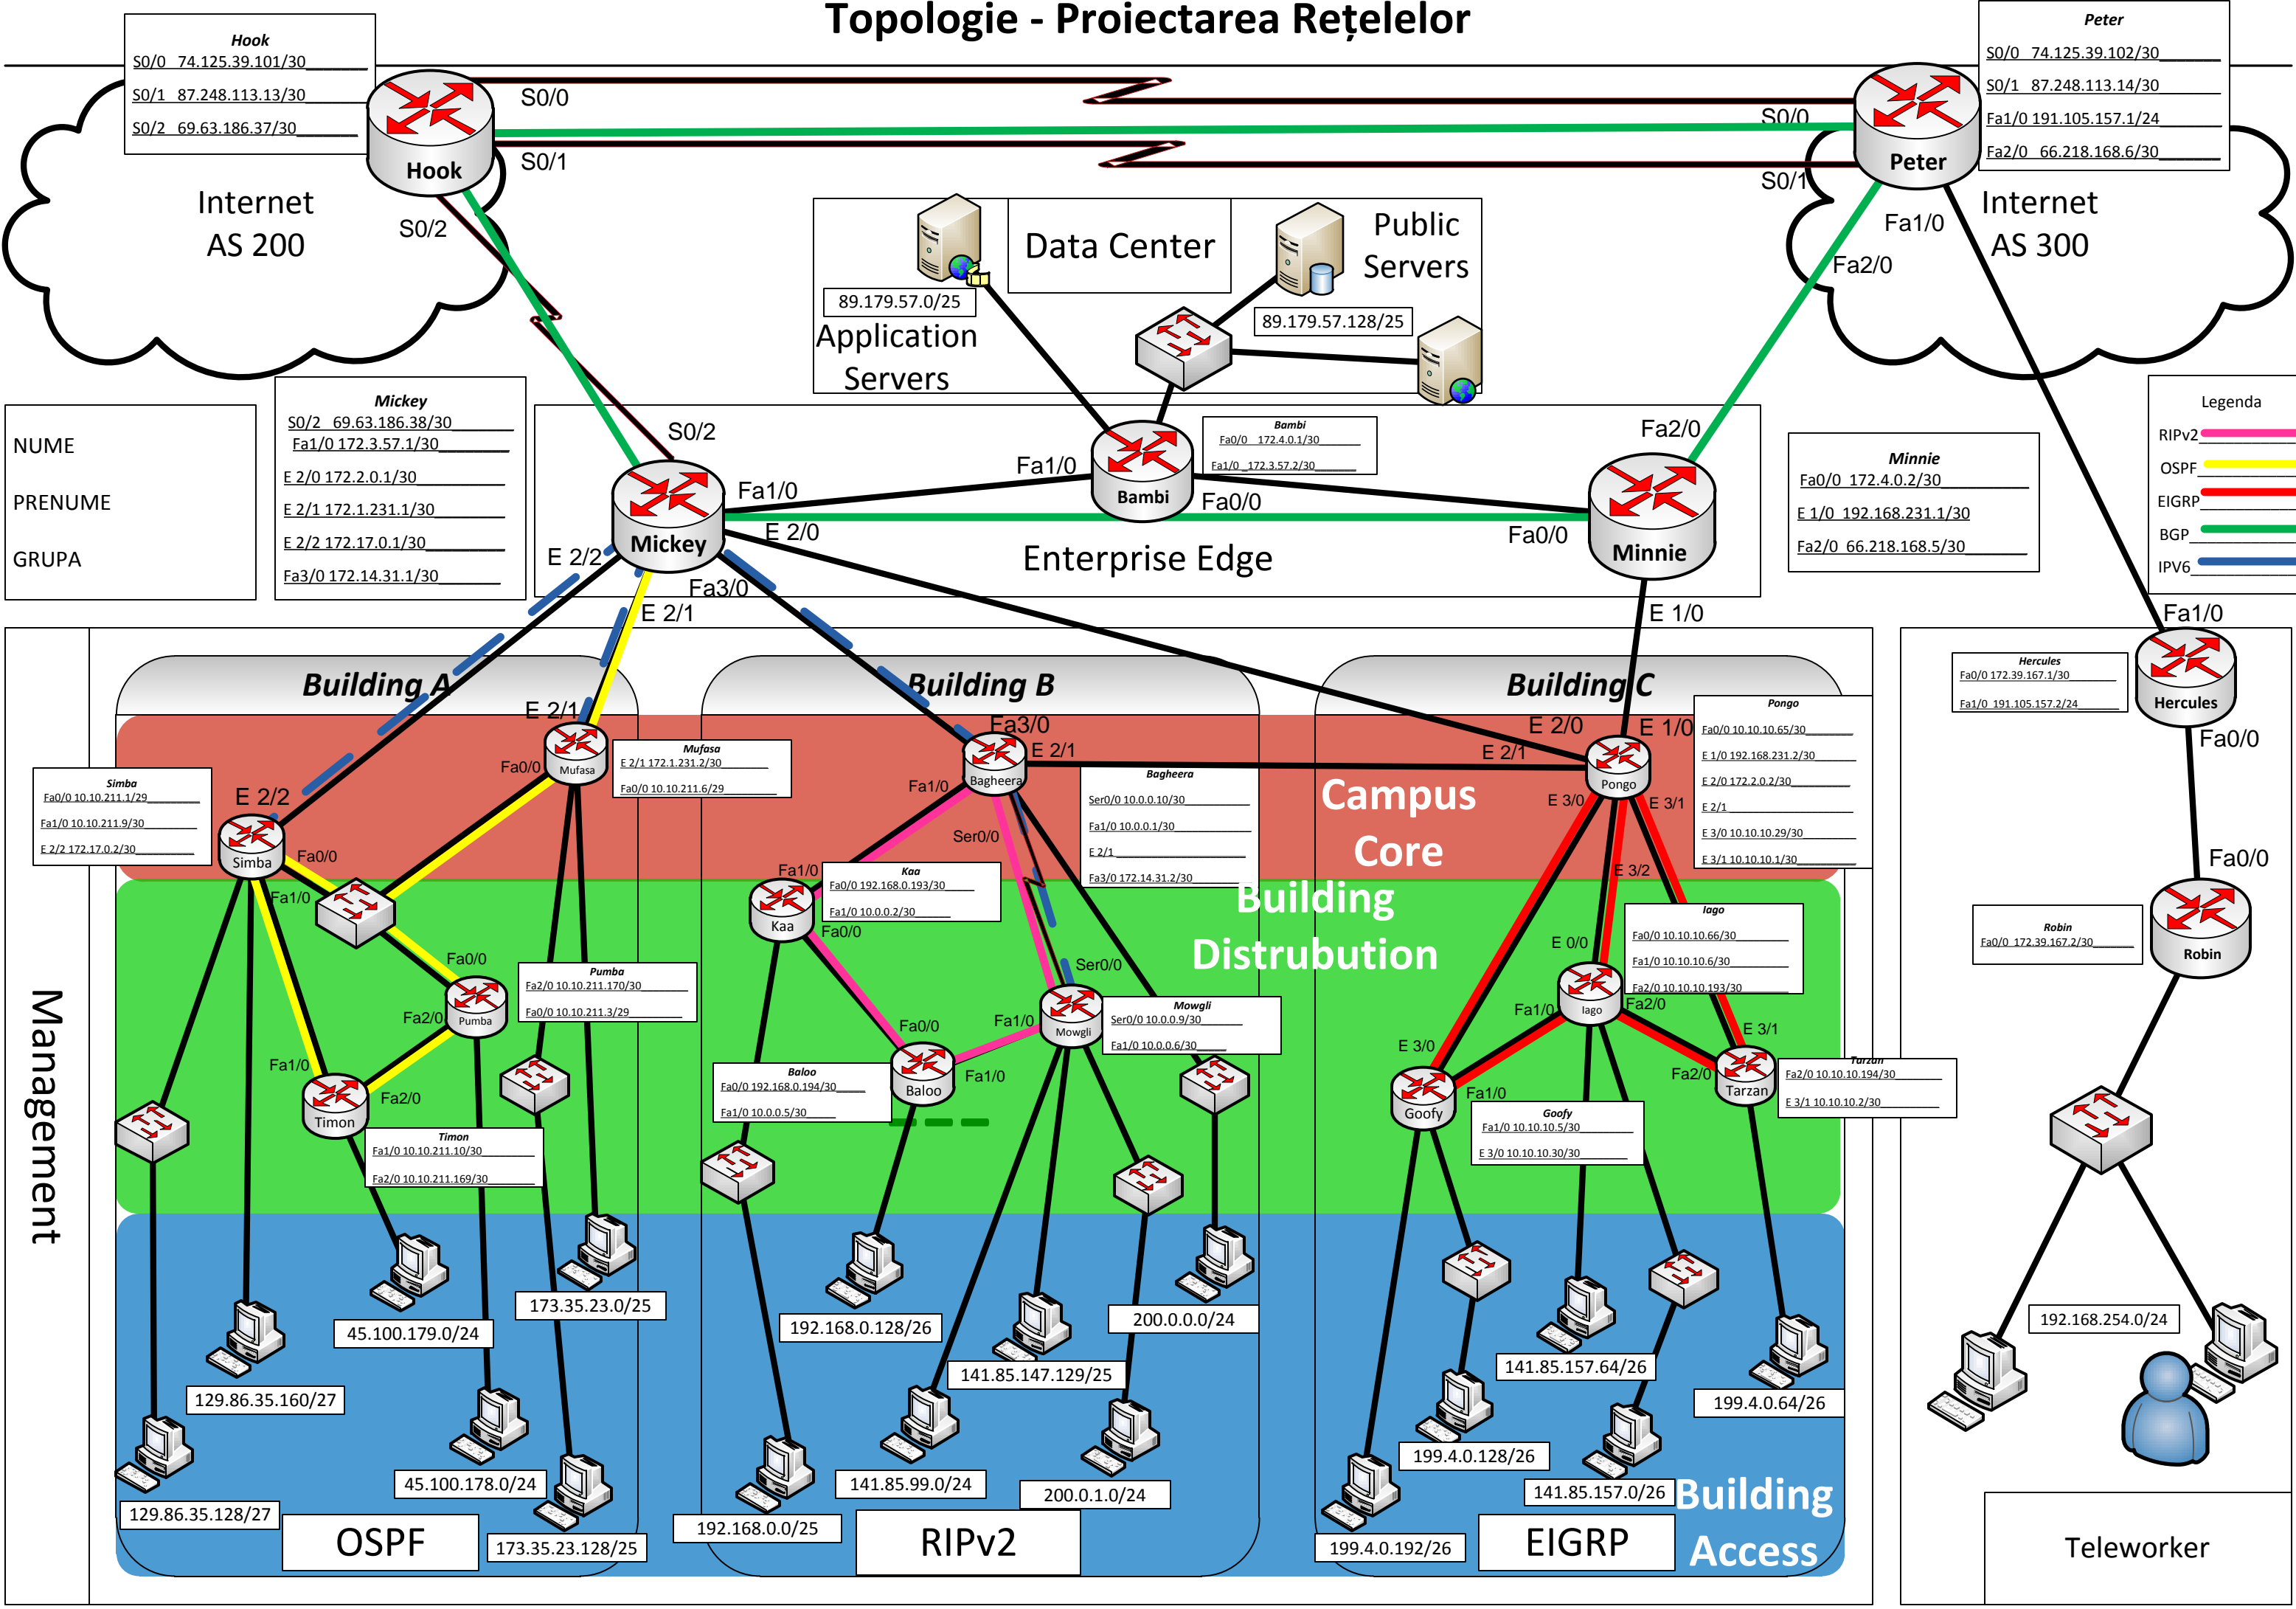

Topologie - Proiectarea Rețelelor

Hook

S0/0	74.125.39.101/30
S0/1	87.248.113.13/30
S0/2	69.63.186.37/30

Peter

S0/0	74.125.39.102/30
S0/1	87.248.113.14/30
Fa1/0	191.105.157.1/24
Fa2/0	66.218.168.6/30

Mickey

S0/2	69.63.186.38/30
Fa1/0	172.3.57.1/30
E 2/0	172.2.0.1/30
E 2/1	172.1.231.1/30
E 2/2	172.17.0.1/30
Fa3/0	172.14.31.1/30

Bambi

Fa0/0	172.4.0.1/30
Fa1/0	172.3.57.2/30

Minnie

Fa0/0	172.4.0.2/30
E 1/0	192.168.231.1/30
Fa2/0	66.218.168.5/30

Legenda

- RIPv2
- OSPF
- EIGRP
- BGP
- IPv6

Simba

Fa0/0	10.10.211.1/29
Fa1/0	10.10.211.9/30
E 2/2	172.17.0.2/30

Mufasa

E 2/1	172.1.231.2/30
Fa0/0	10.10.211.6/29

Bagheera

Ser0/0	10.0.0.10/30
Fa1/0	10.0.0.1/30
E 2/1	
Fa3/0	172.14.31.2/30

Pongo

Fa0/0	10.10.10.65/30
E 1/0	192.168.231.2/30
E 2/0	172.2.0.2/30
E 2/1	
E 3/0	10.10.10.29/30
E 3/1	10.10.10.1/30

Management

OSPF

RIPv2

EIGRP

Building Access

Teleworker