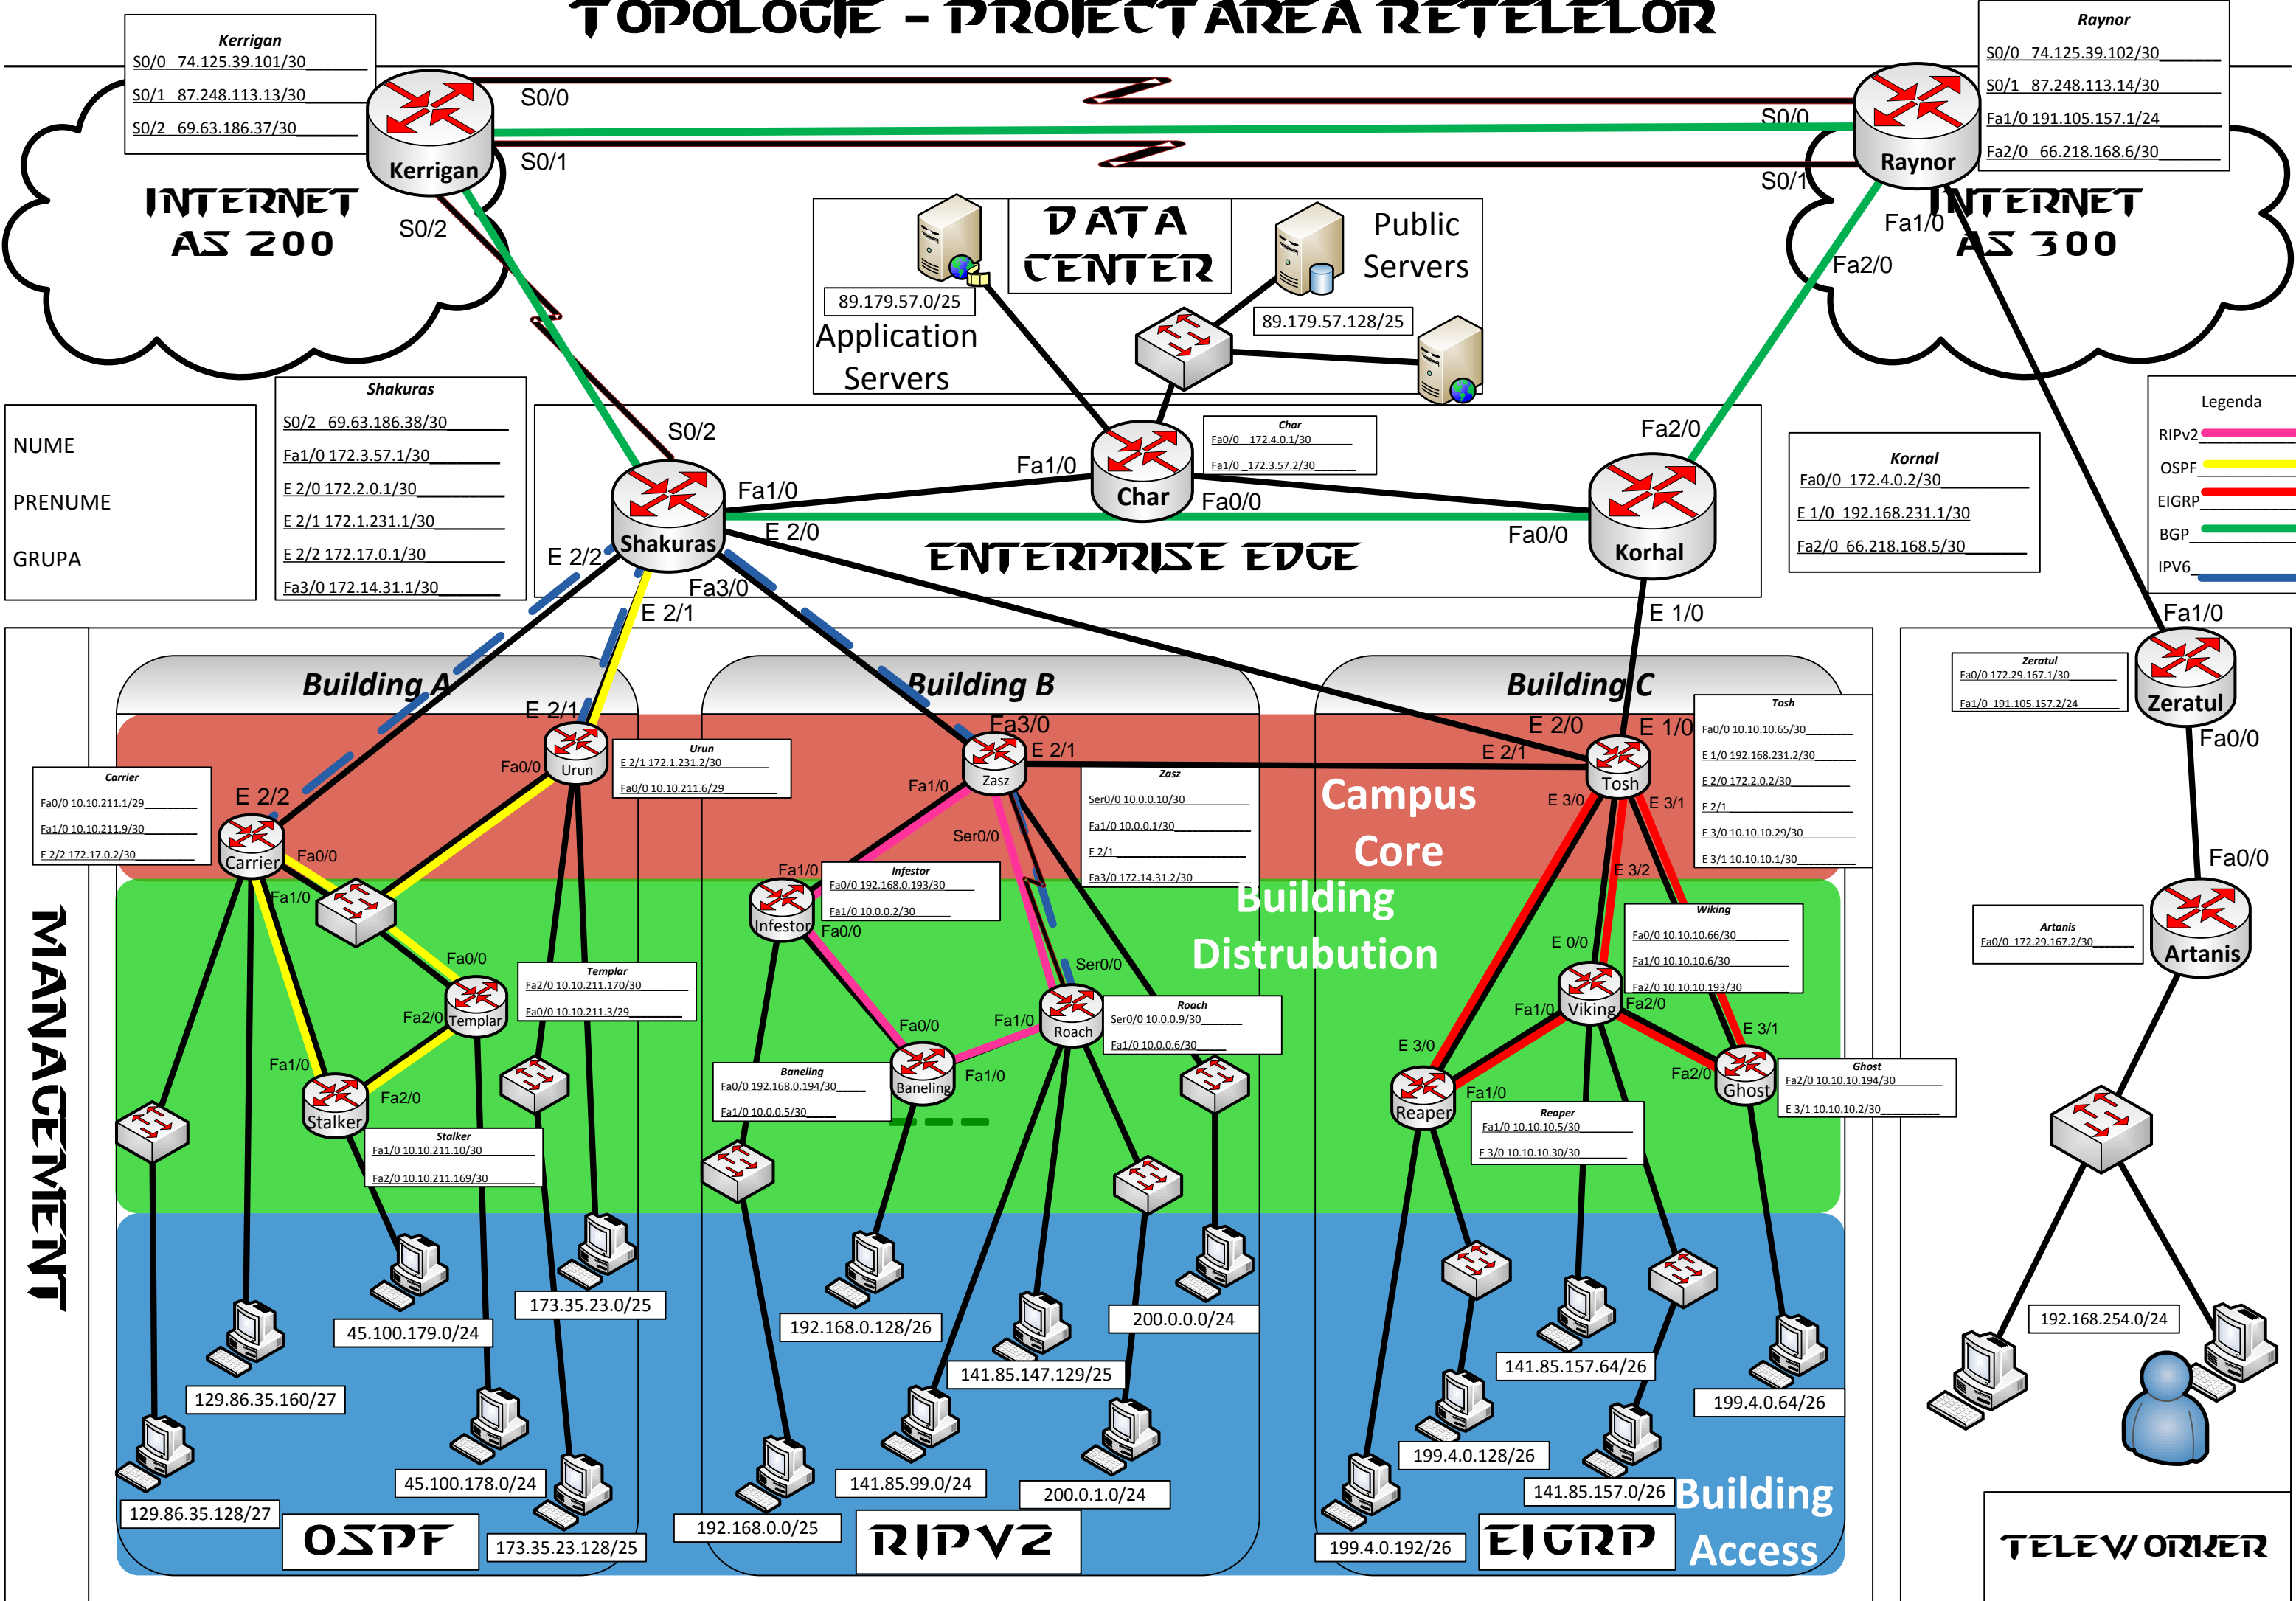

TOPOLOGIE - PROIECT AREA RETELELOR

Kerrigan	
S0/0	74.125.39.101/30
S0/1	87.248.113.13/30
S0/2	69.63.186.37/30

Raynor	
S0/0	74.125.39.102/30
S0/1	87.248.113.14/30
Fa1/0	191.105.157.1/24
Fa2/0	66.218.168.6/30

Shakuras	
S0/2	69.63.186.38/30
Fa1/0	172.3.57.1/30
E 2/0	172.2.0.1/30
E 2/1	172.1.231.1/30
E 2/2	172.17.0.1/30
Fa3/0	172.14.31.1/30

Char	
Fa0/0	172.4.0.1/30
Fa1/0	172.3.57.2/30

Kornal	
Fa0/0	172.4.0.2/30
E 1/0	192.168.231.1/30
Fa2/0	66.218.168.5/30

Legenda	
RIPv2	[Pink Line]
OSPF	[Yellow Line]
EIGRP	[Red Line]
BGP	[Green Line]
IPv6	[Blue Line]

MANAGEMENT

OSPF

RIPV2

EIGRP

Building Access

TELEWORKER