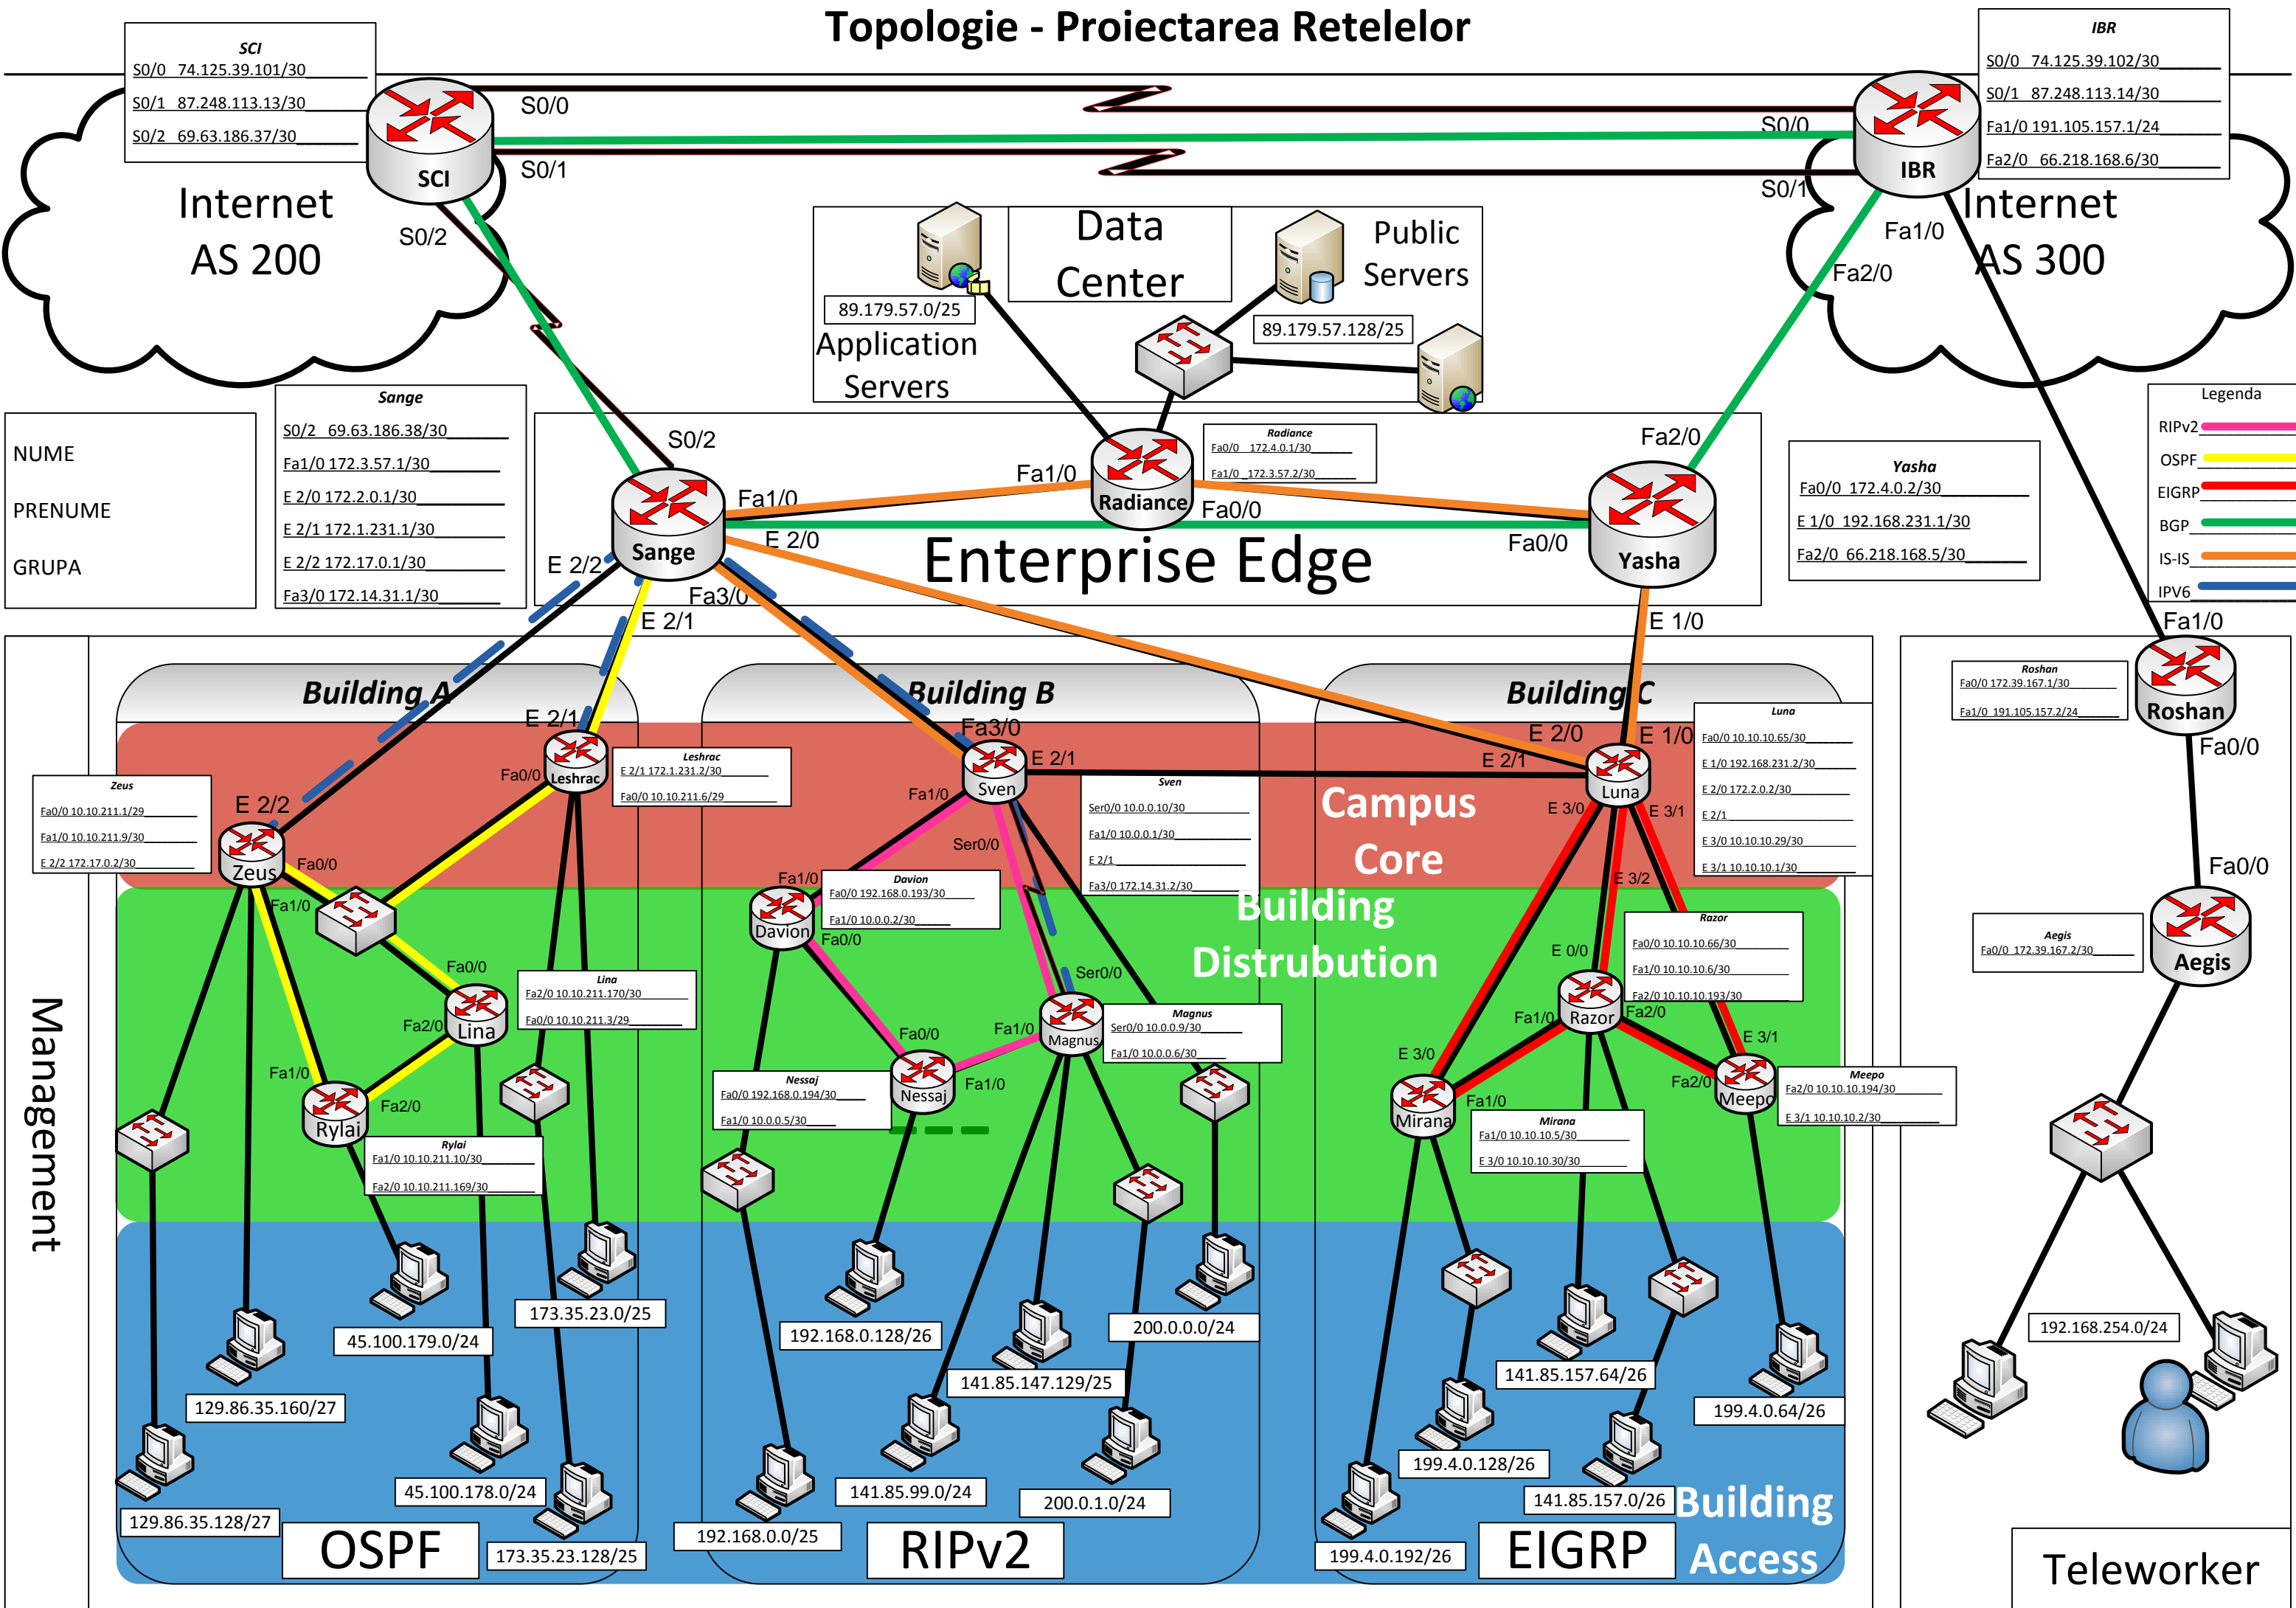

# Topologie - Proiectarea Retelelor

SCI	
S0/0	74.125.39.101/30
S0/1	87.248.113.13/30
S0/2	69.63.186.37/30

IBR	
S0/0	74.125.39.102/30
S0/1	87.248.113.14/30
Fa1/0	191.105.157.1/24
Fa2/0	66.218.168.6/30

Sange	
S0/2	69.63.186.38/30
Fa1/0	172.3.57.1/30
E 2/0	172.2.0.1/30
E 2/1	172.1.231.1/30
E 2/2	172.17.0.1/30
Fa3/0	172.14.31.1/30

Radiance	
Fa0/0	172.4.0.1/30
Fa1/0	172.3.57.2/30

Yasha	
Fa0/0	172.4.0.2/30
E 1/0	192.168.231.1/30
Fa2/0	66.218.168.5/30

Legenda	
RIPv2	Yellow
OSPF	Yellow
EIGRP	Red
BGP	Green
IS-IS	Orange
IPv6	Blue

NUME
PRENUME
GRUPA

Management

OSPF

RIPv2

EIGRP

Building Access

Teleworker