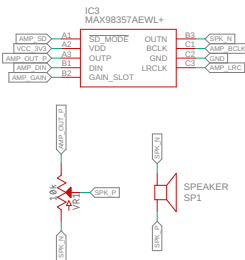

MCU

Display

Audio

Power

User Control