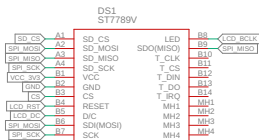

MCU

Display

Audio

Power

User Control