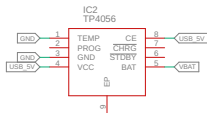

MCU

Display

Audio

Power

User Control