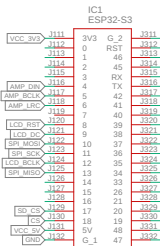

MCU

Display

Audio

Power

User Control